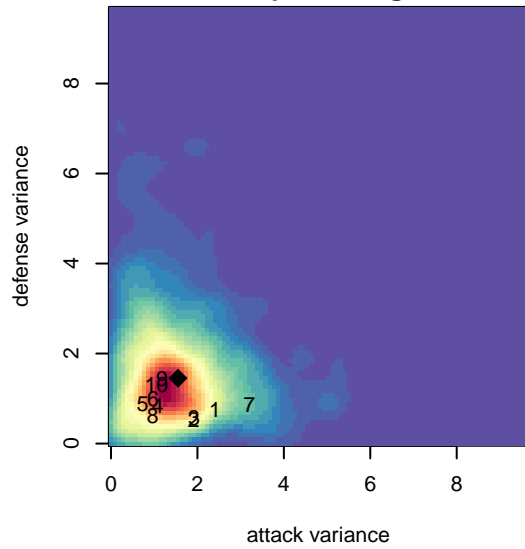

# FSC Chickadees G01

, WA  
G01 total strength=789  
attack=1.1 defense=0.84  
fall league = DIII G14D1

alt names used:

Venues played:  
2014 DIII G14D1

**attack and defense variance (black dot)  
relative to other teams  
and top 10 in region**

**attack and defense rating  
relative to others at age  
and all opponents in last 13 months**

**Performance relative to 13 month average**

**Performance relative to 13 month average**

<b>date</b>	<b>home</b>		<b>away</b>		<b>venue</b>	<b>pred.home</b>	<b>pred.away</b>
2014-12-13	FSC Chickadees G01	0	Kent United White G00	1	2014 DIII G14D1	1.56	0.72
2014-12-06	Cascade Rademacher G00	2	FSC Chickadees G01	1	2014 DIII G14D1	1.84	0.85
2014-11-22	SGESC Fusion Red G00	1	FSC Chickadees G01	0	2014 DIII G14D1	1.45	1.56
2014-11-15	FSC Chickadees G01	0	UPSC Breakers G00	2	2014 DIII G14D1	0.85	1.53
2014-11-08	Harbor Lasers G00	0	FSC Chickadees G01	0	2014 DIII G14D1	2.21	1.00
2014-11-01	TC United G00	3	FSC Chickadees G01	2	2014 DIII G14D1	2.25	1.19
2014-10-18	FSC Chickadees G01	3	SGESC Fusion Red G00	1	2014 DIII G14D1	1.56	1.45
2014-10-11	UPSC Breakers G00	2	FSC Chickadees G01	0	2014 DIII G14D1	1.53	0.85
2014-10-04	FSC Chickadees G01	2	Harbor Lasers G00	1	2014 DIII G14D1	1.00	2.21
2014-09-27	FSC Chickadees G01	1	TC United G00	5	2014 DIII G14D1	1.19	2.25
2014-09-13	Kent United White G00	0	FSC Chickadees G01	4	2014 DIII G14D1	0.72	1.56
2014-09-06	FSC Chickadees G01	1	Cascade Rademacher G00	2	2014 DIII G14D1	0.85	1.84