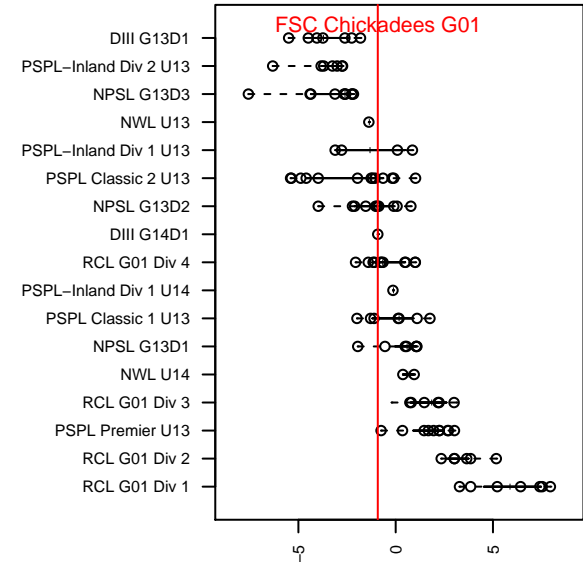

# FSC Chickadees G01

, WA  
G01 total strength=789  
attack=1.1 defense=0.84  
fall league = DIII G14D1

alt names used:

Venues played:  
2014 DIII G14D1

**attack and defense variance (black dot)  
relative to other teams  
and top 10 in region**

**attack and defense rating  
relative to others at age  
and all opponents in last 13 months**

**Performance relative to 13 month average**

**Performance relative to 13 month average**

<b>date</b>	<b>home</b>		<b>away</b>		<b>venue</b>	<b>pred.home</b>	<b>pred.away</b>
2014-12-13	FSC Chickadees G01	0	Kent United White G00	1	2014 DIII G14D1	1.56	0.72
2014-12-06	Cascade Rademacher G00	2	FSC Chickadees G01	1	2014 DIII G14D1	1.84	0.85
2014-11-22	SGESC Fusion Red G00	1	FSC Chickadees G01	0	2014 DIII G14D1	1.45	1.56
2014-11-15	FSC Chickadees G01	0	UPSC Breakers G00	2	2014 DIII G14D1	0.85	1.53
2014-11-08	Harbor Lasers G00	0	FSC Chickadees G01	0	2014 DIII G14D1	2.21	1.00
2014-11-01	TC United G00	3	FSC Chickadees G01	2	2014 DIII G14D1	2.25	1.19
2014-10-18	FSC Chickadees G01	3	SGESC Fusion Red G00	1	2014 DIII G14D1	1.56	1.45
2014-10-11	UPSC Breakers G00	2	FSC Chickadees G01	0	2014 DIII G14D1	1.53	0.85
2014-10-04	FSC Chickadees G01	2	Harbor Lasers G00	1	2014 DIII G14D1	1.00	2.21
2014-09-27	FSC Chickadees G01	1	TC United G00	5	2014 DIII G14D1	1.19	2.25
2014-09-13	Kent United White G00	0	FSC Chickadees G01	4	2014 DIII G14D1	0.72	1.56
2014-09-06	FSC Chickadees G01	1	Cascade Rademacher G00	2	2014 DIII G14D1	0.85	1.84